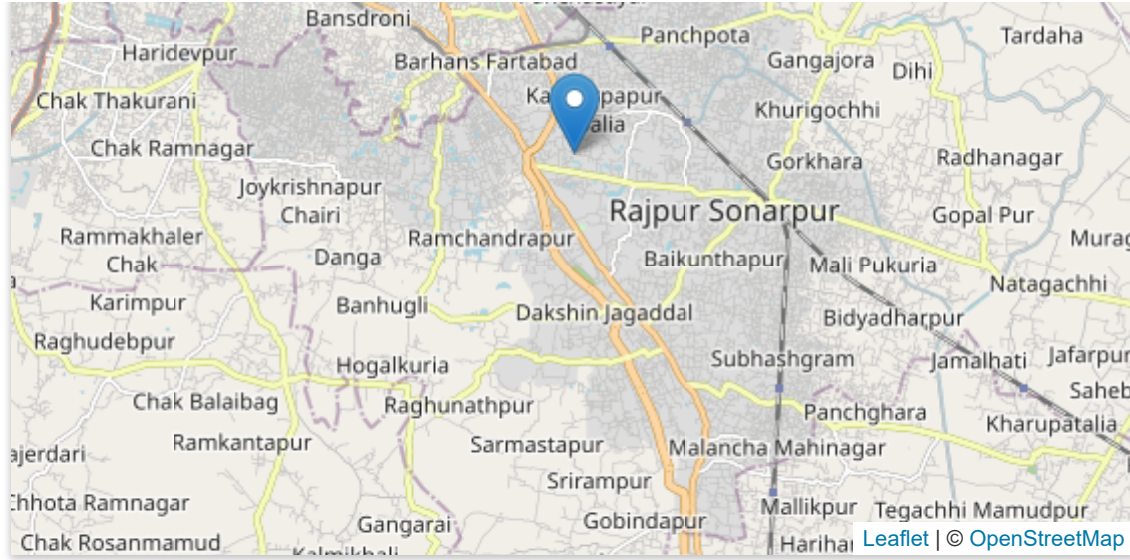

Latitude and Longitude Finder

Latitude and Longitude are the units that represent the *coordinates at geographic coordinate system*. To make a search, use the name of a place, city, state, or address, or click the location on the map to **find lat long coordinates**.

Place Name

Find

Add the country code for better results. Ex: London, UK

Latitude

Longitude

For better accuracy please type Name Address City State Zipcode.

Lat Long

(22.449210, 88.398680)

Follow us on Twitter

[@latlong_net](https://twitter.com/latlong_net)

Recent Locations:

[Apples Never Fall](#)

is taken as the [Prime Meridian](#). The longitude can be defined maximum as 180° east from the Prime Meridian and 180° west from the Prime Meridian.

Science and Industry Museum is a science, technology, and industry museum located at Liverpool Road in Manchester, England,...

- [Central Pier, Blackpool, UK](#)

Central Pier is a tourist attraction in Blackpool, England, United Kingdom. It was opened on 30 May 1868,...