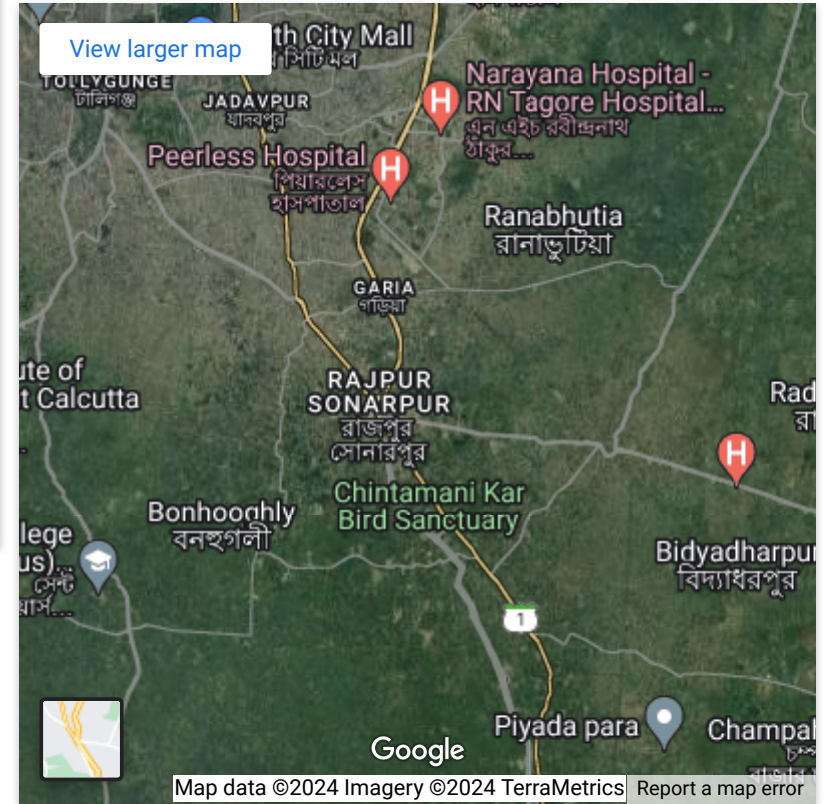

Latitude and Longitude Finder

Latitude and Longitude are the units that represent the *coordinates at geographic coordinate system*. To make a search, use the name of a place, city, state, or address, or click the location on the map to **find lat long coordinates**.

Place Name

Find

Add the country code for better results. Ex: London, UK

Latitude

Longitude

For better accuracy please type Name Address City State Zipcode.

Lat Long

(22.449210, 88.398680)

GPS Coordinates

22° 26' 57.156" N

88° 23' 55.248" E

Share this location link

```
<a href="https://www.latlong.net/c/?  
lat=22.449210&long=88.398680" target="_blank">  
(22.449210, 88.398680)</a>
```

Copy and paste the html code above in your website to share.

Science and Industry Museum is a science, technology, and industry museum located at Liverpool Road in Manchester, England,...

- [Central Pier, Blackpool, UK](#)

Central Pier is a tourist attraction in Blackpool, England, United Kingdom. It was opened on 30 May 1868,...